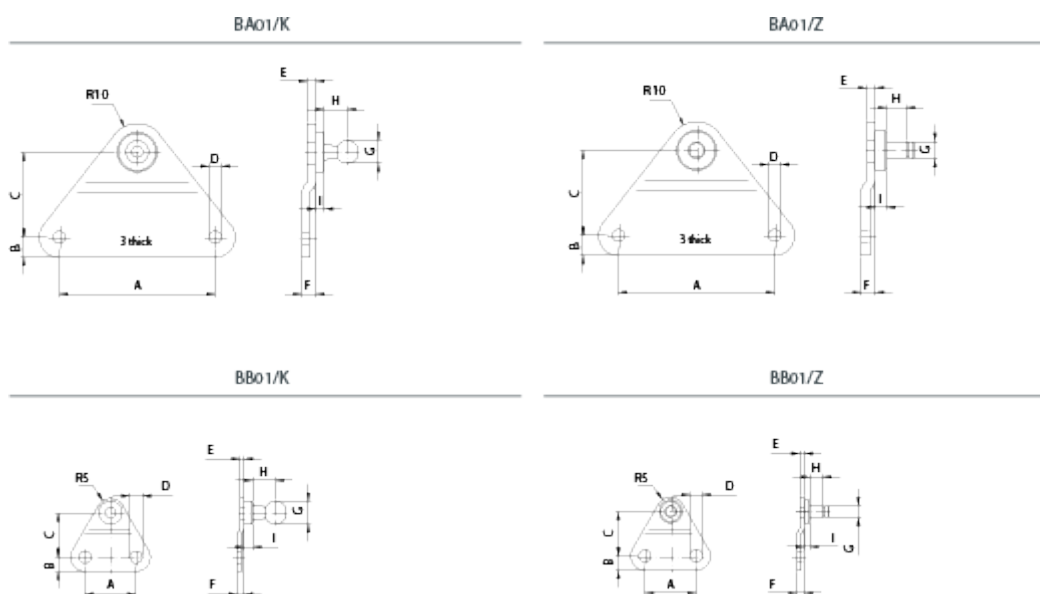

Article number: 04HBA01K13

Description: Stabilus Industry Line Side bracket, flat Steel
Type BA01K13 M13

Measures

A = 55
B = 7
C = 30
D = 5.3
E = 3
F = 5
G = 13
H = 9.5

I = 3
Stability = 1200 N